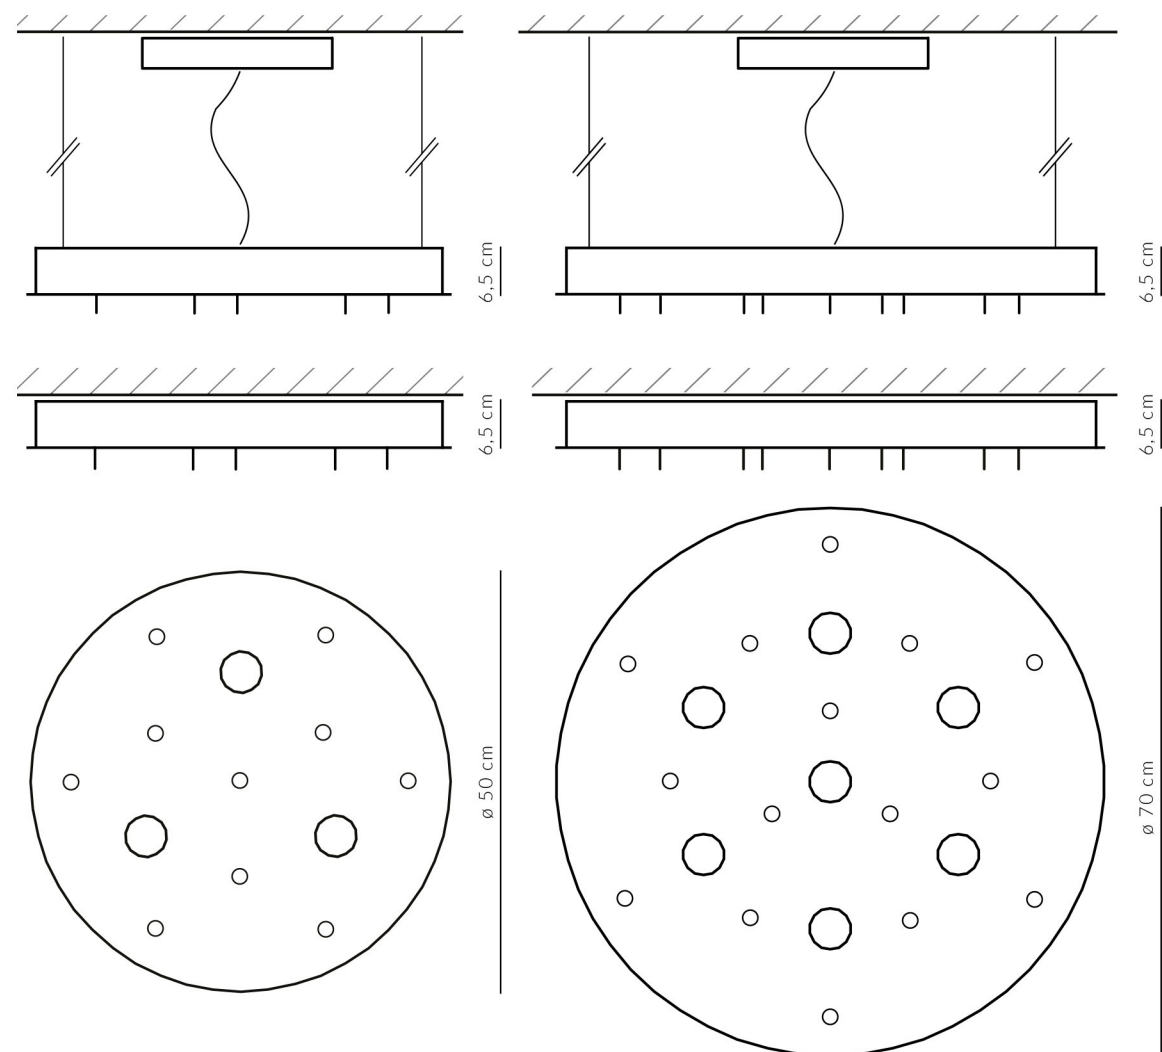

HYDRA SYSTEM

LED CEILING LIGHTS

ROUND METAL CEILING.

SMALL_ $\varnothing 50$ cm. Varnished or mirror finishing.
3 x 10W power LED dimmable, 2700k optic 10°.
10 fixing supports for metallic mesh ropes.

LARGE_ $\varnothing 70$ cm. Varnished or mirror finishing.
7 x 10W power LED dimmable, 2700k optic 10°.
15 fixing supports for metallic mesh ropes.